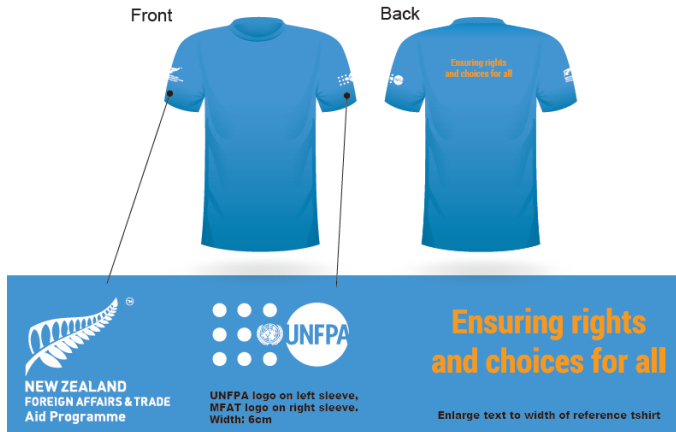

Annex 2

1. T-shirts – Blue and Orange

Reference for placement and scaling on t-shirts

Reference for placement and scaling on t-shirts

T-Shirt Sizes

Size	Total	Color
M	50	Blue – 25 Orange – 25
L	70	Blue – 35 Orange – 35
XL	85	Blue – 42 Orange – 43
2XL	75	Blue – 38 Orange – 37
3XL	50	Blue – 25 Orange – 25
4XL	50	Blue – 25 Orange – 25
5XL	40	Blue – 20 Orange – 20
Total	420	Blue – 210 Orange – 210